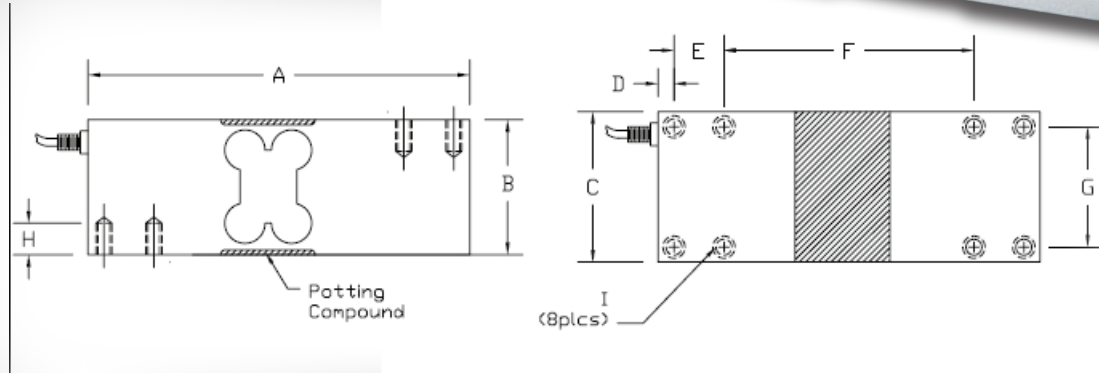

TWUDA

DIMENSIONS

Rated Capacity	A	B	C	D	E	F	G	H	I
50 - 635 Kg	7.40	2.45	2.50	0.21	1.38	4.21	1.97	0.62	5/16-18UNC

SPECIFICATIONS

Full Scale Output: 2.0 mV/V
 Temperature: Compensated range
 -14 deg. F to 104 deg. F
 -10 deg. C to 40 deg. C
 Safe Overload: 150% Full Scale
 Rated Excitation: 10-15V DC
 Bridge Resistance: 350 ohms
 Zero Balance: +/- 1.00 F.S.

Insulation Resistance: >5000megohms
 Cable Length: 10 ft.
 Cable Coloring: Red...+Excitation
 Black...-Excitation
 Green...+Signal
 White...-Signal
 Warranty: 1-year limited warranty

TECH WEIGH