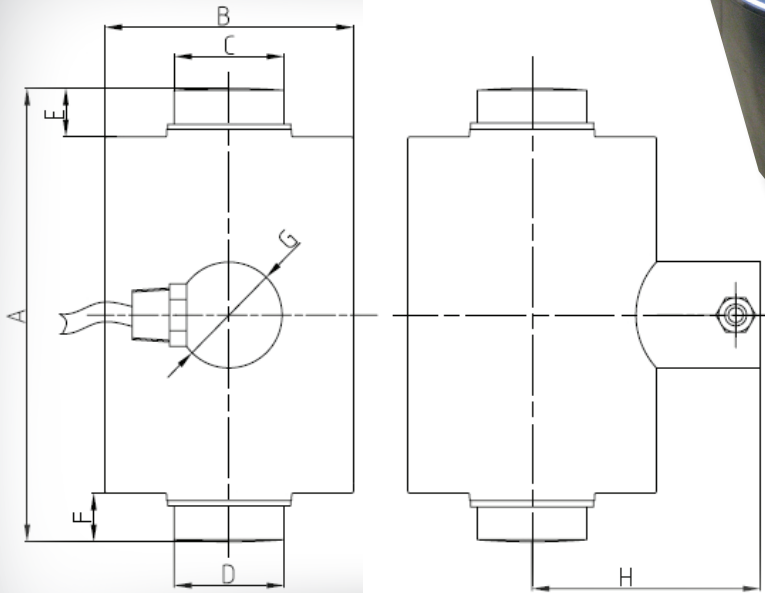

TWSCA

INTERCHANGEABLE PRODUCTS:

- Cardinal SCA & HDD
- Rice Lake RLSCA
- Totalcomp TCSCA

DIMENSIONS

Rated Capacity	A	B	C	D	E	F	G	H
50K, 100K, 120K	7.25	4.00	1.75	1.75	0.75	0.75	1.69	3.65

SPECIFICATIONS

Full Scale Output: 2 mV/V
 Temperature: Compensated range
 -22 deg. F to 158 deg. F
 -30 deg. C to 70 deg. C
 Safe Overload: 150% Full Scale
 Rated Excitation: 10-12V DC (15V maximum)
 Input Resistance: 1150 +/- 10 ohm
 Output Resistance: 1050 +/- 10 ohm

Insulation Resistance: 5000megohms
 Cable Length: 40 ft.
 Cable Coloring: Red...+Excitation
 Black...-Excitation
 Green...+Signal
 White...-Signal
 Warranty: 1-year limited warranty
 Combined Error: 0.03% Full Scale