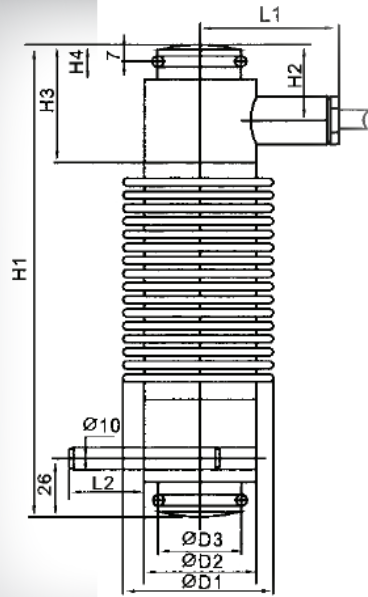

TWRC

DIMENSIONS

Rated Capacity	L1	L2	H1	H2	H3	H4	D1	D2	D3
30T	62	33	192	34	51	15	72	50	37
40T	69	26	225	36	57	16	85	64	37
50T	69	26	225	36	57	16	85	64	54.4

SPECIFICATIONS

Full Scale Output: 2.0 +/- 0.005 mV/V
 Temperature: Compensated range
 -22 deg. F to 158 deg. F
 -30 deg. C to 70 deg. C
 Safe Overload: 150% Full Scale

Max. Overload
 Rated Excitation:
 Zero Balance:
 Insulation Resistance:
 Warranty:

250% Full Scale
 10-15V DC
 +/- 1.00 F.S.
 >5000megohms
 1-year limited warranty

TECHWEIGH