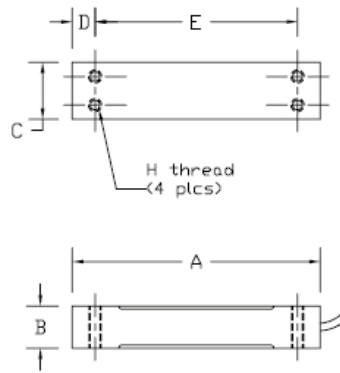

TWC2G1

INTERCHANGEABLE PRODUCTS:

- Rice Lake RL1521
- BLH C2G1
- Fairbanks 4900 Series Checkweighers
- NMB C2G1
- Tedea Huntleigh 1022
- Celtron LPS

3 KG to 30KG

60KG to 100KG

DIMENSIONS

Rated Capacity	A	B	C	D	E	F	G	H
3 Kg	2.76	0.87	0.47	0.24	2.28	---	0.28	M3
5 - 30 Kg	5.12	0.87	1.18	0.48	4.17	---	0.59	M6
60 - 100 Kg	5.91	1.57	1.38	0.28	4.61	0.75	0.59	M6

SPECIFICATIONS

Full Scale Output: 2.0 mV/V
 Temperature: Compensated range
 -14 deg. F to 104 deg. F
 -10 deg. C to 40 deg. C
 Safe Overload: 150% Full Scale
 Rated Excitation: 10-15V DC
 Bridge Resistance: 350 ohms
 Zero Balance: +/- 1.00 F.S.

Insulation Resistance: >5000megohms
 Cable Length: 10 ft.
 Cable Coloring: Red...+Excitation
 Black...-Excitation
 Green...+Signal
 White...-Signal
 Warranty: 1-year limited warranty

TECHWEIGH