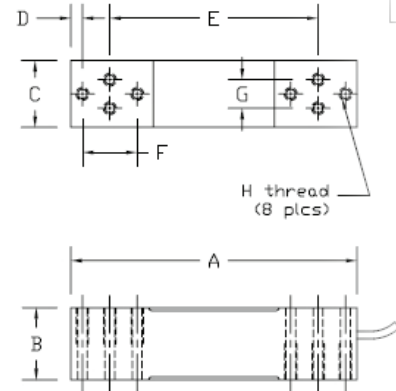

TWC2G1

INTERCHANGEABLE PRODUCTS:

- Rice Lake RL1521
- BLH C2G1
- Fairbanks 4900 Series Checkweighers
- NMB C2G1
- Tedea Huntleigh 1022
- Celtron LPS

3 KG to 30KG

60KG to 100KG

DIMENSIONS

Rated Capacity	A	B	C	D	E	F	G	H
3 Kg	2.76	0.87	0.47	0.24	2.28	---	0.28	M3
5 - 30 Kg	5.12	0.87	1.18	0.48	4.17	---	0.59	M6
60 - 100 Kg	5.91	1.57	1.38	0.28	4.61	0.75	0.59	M6

SPECIFICATIONS

Full Scale Output: 2.0 mV/V
 Temperature: Compensated range
 -14 deg. F to 104 deg. F
 -10 deg. C to 40 deg. C
 Safe Overload: 150% Full Scale
 Rated Excitation: 10-15V DC
 Bridge Resistance: 350 ohms
 Zero Balance: +/- 1.00 F.S.

Insulation Resistance: >5000megohms
 Cable Length: 10 ft.
 Cable Coloring: Red...+Excitation
 Black...-Excitation
 Green...+Signal
 White...-Signal
 Warranty: 1-year limited warranty

TECHWEIGH