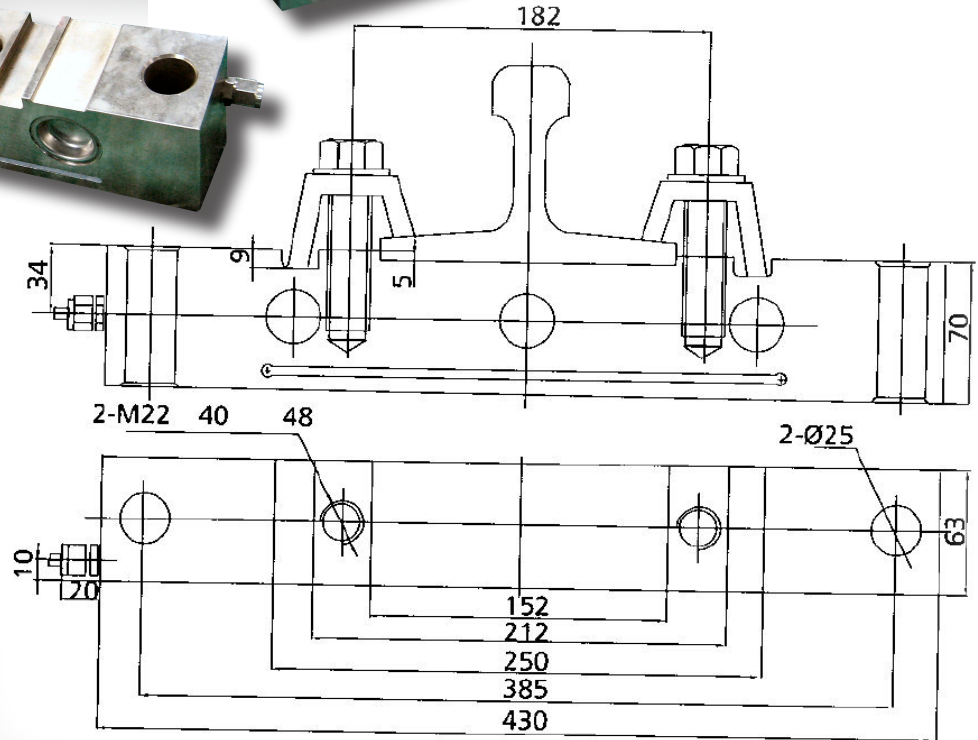

TW-BTG-A

SPECIFICATIONS

Full Scale Output: 2 mV/V
 Capacity: 15-30T
 Temperature: Compensated range
 -54 deg. F to 126 deg. F
 -30 deg. C to 70 deg. C
 Safe Overload: 150% Full Scale
 Rated Excitation: 10V DC (15V maximum)

Insulation Resistance: 5000megohms
 Cable Length: 35ft./12m
 Cable Coloring: Red...+Excitation
 Black...-Excitation
 Green...+Signal
 White...-Signal
 Warranty: 1-year limited warranty
 Combined Error: 0.03% Full Scale